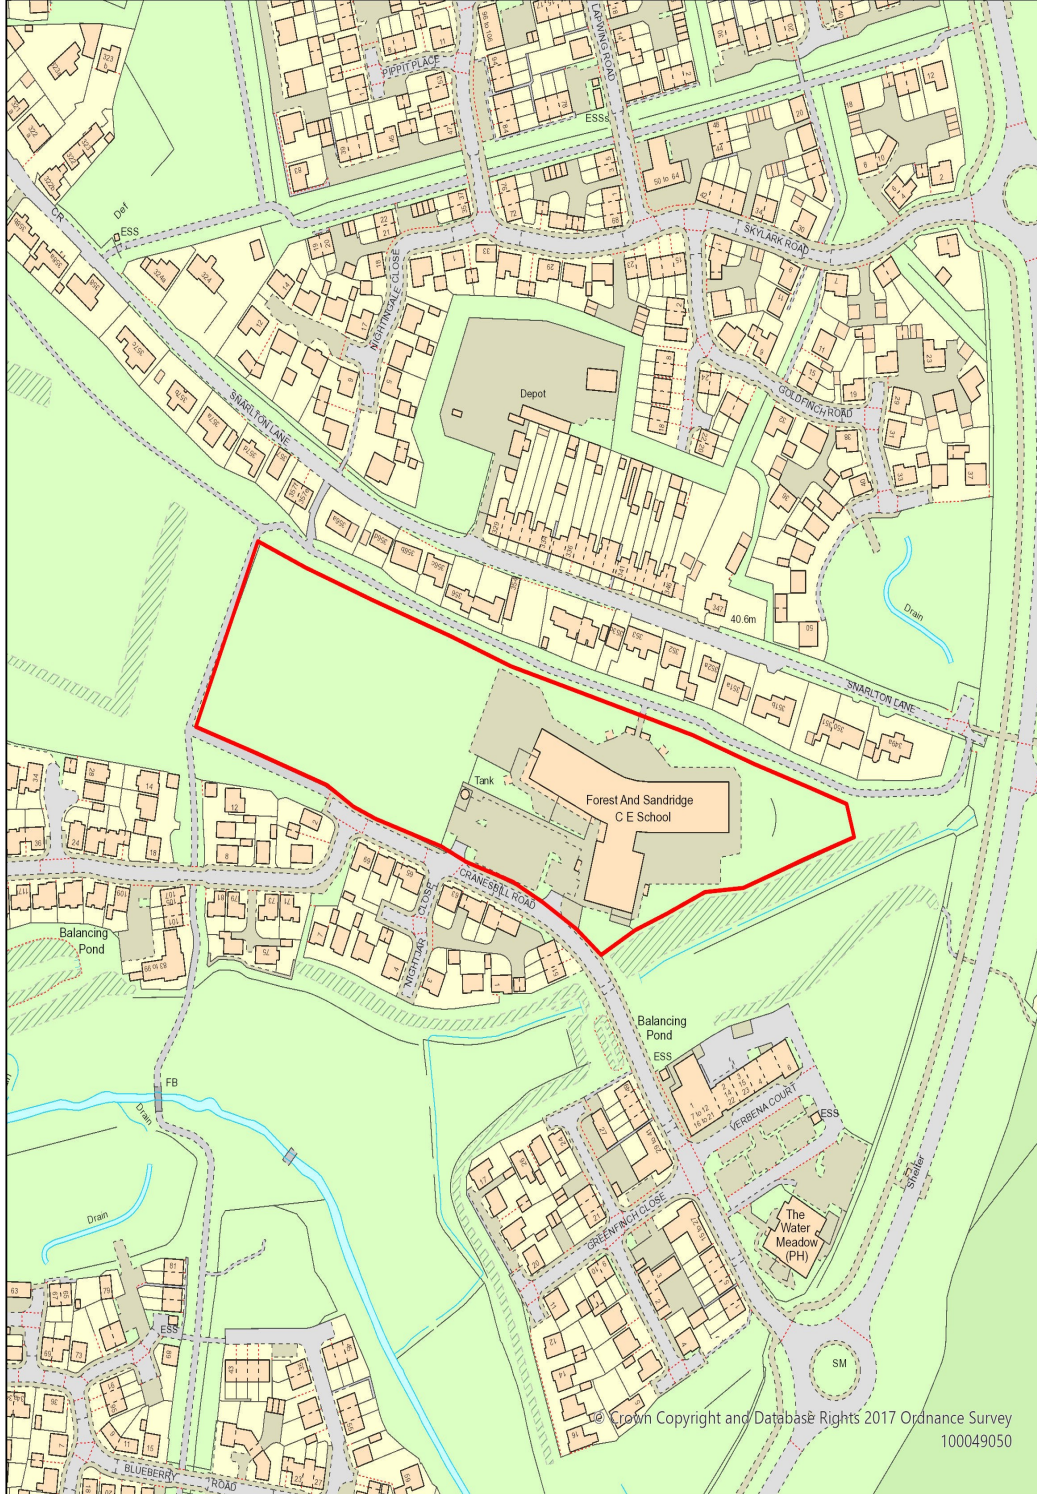

Wiltshire Council

PL/2021/06702

Forest and Sandridge C Of E
Voluntary aided primary
school, Cranesbill Road,

© Crown Copyright and Database Rights 2017 Ordnance Survey
100049050

1:2,500

391982E 163783N m

© Crown Copyright and Database Rights 2022 Ordnance Survey Licence No 100049050